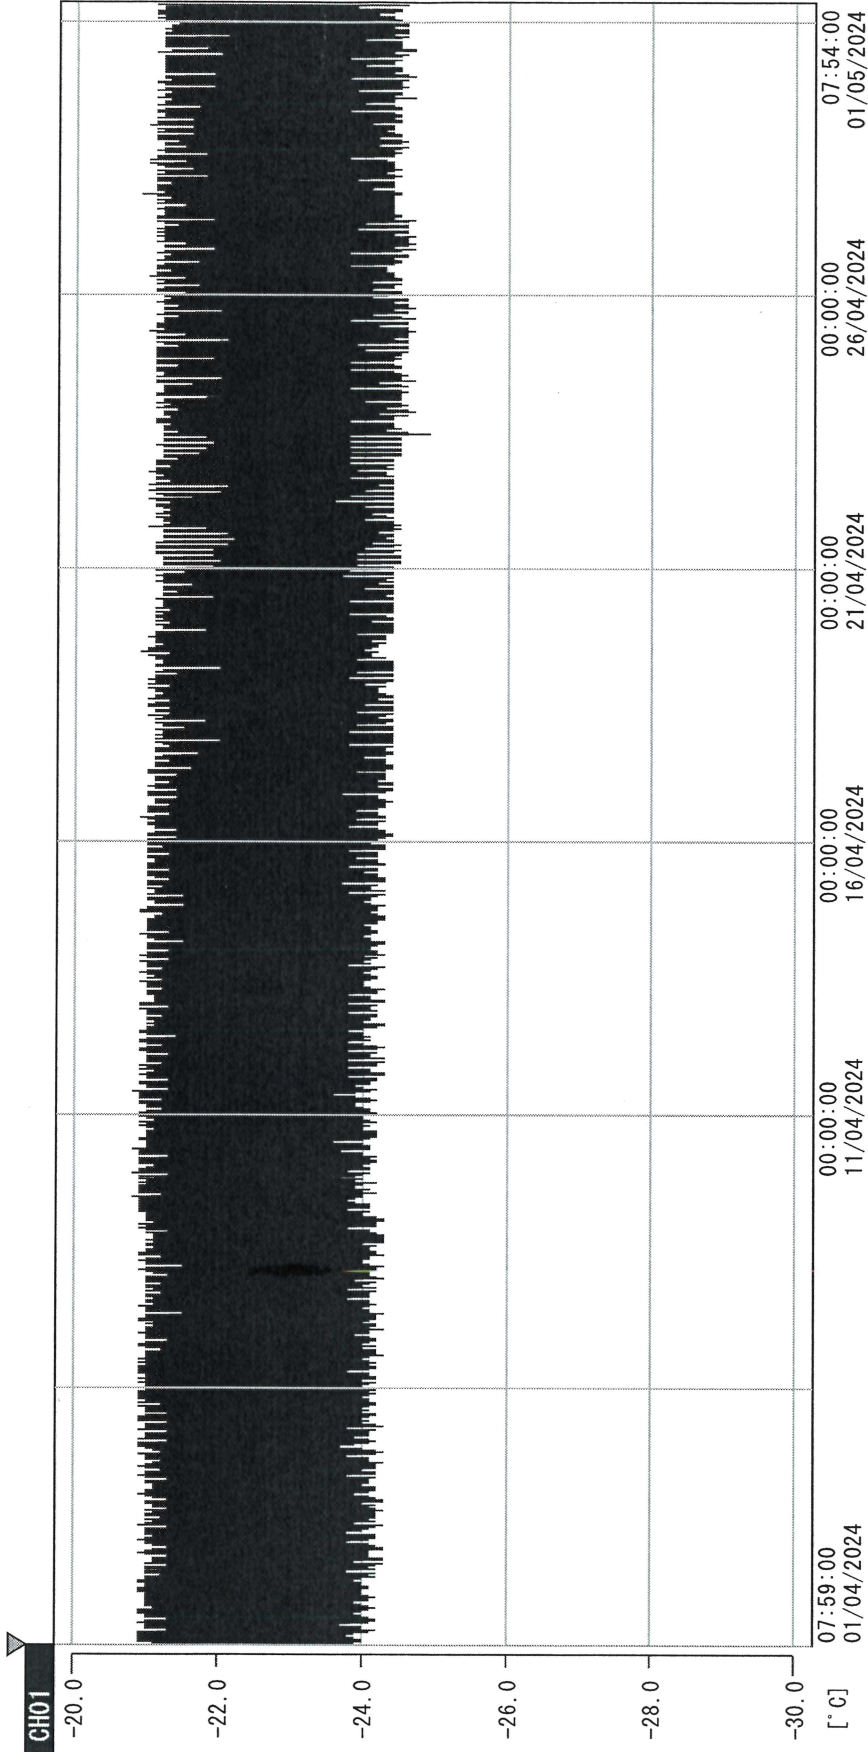

0000_240401075828.dlm

DISP_GRP_1

01/04/2024 07:59:00

1. OPT	-22.0 [°C]	2. Multi	-20.1 [°C]	3. B1GT	19.8 [°C]	4. SC-140	3.5 [°C]
22110907	5.2 [°C]	6. 201SAR	3.6 [°C]	22100813	19.5 [°C]	8. B2C1	18.0 [°C]
22070604	4.6 [°C]	10. KGC-3	4.7 [°C]				