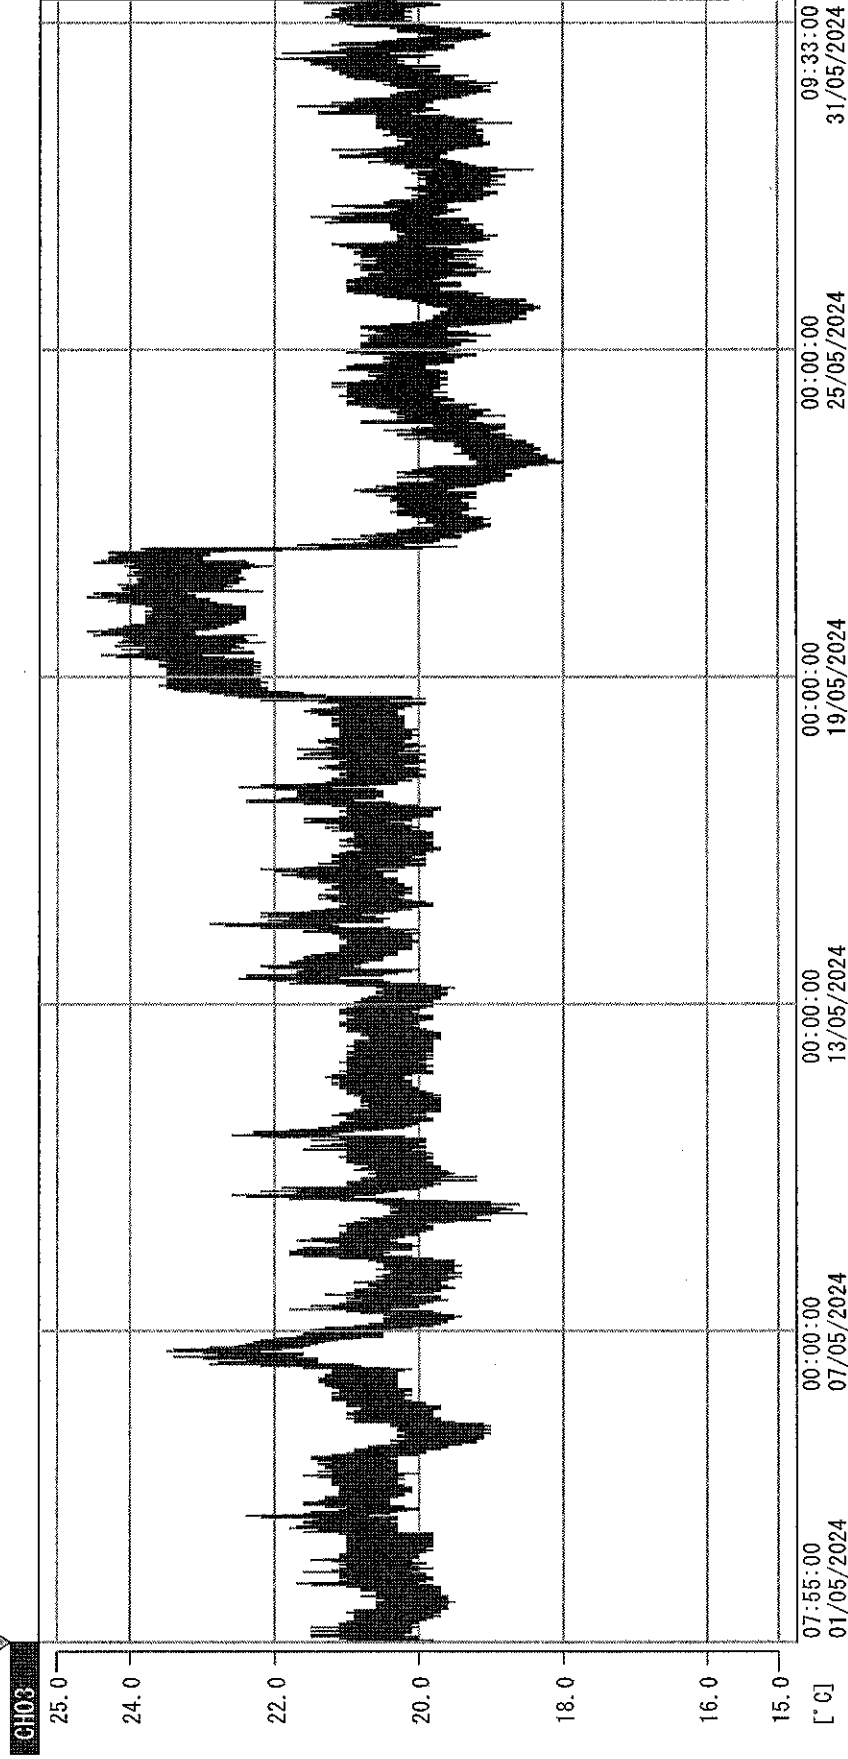

Temperature Record
Investigational Product Stored at Room Temperature (15 to 25 °C)

Model: TP215281

PHRCR1 (B1)

CH03

Date (DD/MM/YY)	Time (24hr)	Temperature (°C)			Signature (Initial)	Comments
		Now	Max	Min		
01 / MAY / 2024	0747	18.9	21.1	18.1	JJL	
02 / MAY / 2024	0847	18.9	19.6	18.4	KLH	
03 / MAY / 2024	0757	19.9	20.6	18.9	JJL	
04 / MAY / 2024						Saturday
05 / MAY / 2024						Sunday
06 / MAY / 2024	0747	19.6	21.2	18.5	JJL	
07 / MAY / 2024	0855	19.2	22.1	18.8	KLH	
08 / MAY / 2024	0753	19.2	21.7	18.8	JJL	
09 / MAY / 2024	0843	19.2	20.6	18.8	KLH	
10 / MAY / 2024	0753	19.8	21.2	19.1	JJL	
11 / MAY / 2024						Saturday
12 / MAY / 2024						Sunday
13 / MAY / 2024	0750	19.0	21.2	18.9	JJL	
14 / MAY / 2024	0753	19.6	21.1	19.0	JJL	
15 / MAY / 2024	0752	19.9	21.2	19.4	JJL	
16 / MAY / 2024	0751	19.8	20.8	19.1	JJL	
17 / MAY / 2024	0913	19.7	20.8	19.3	KLH	
18 / MAY / 2024						Saturday
19 / MAY / 2024						Sunday
20 / MAY / 2024	0842	22.3	23.3	19.3	KLH	
21 / MAY / 2024	0839	22.7	23.4	22.3	KLH	
22 / MAY / 2024	0750	18.9	22.9	18.5	JJL	
23 / MAY / 2024	0752	18.2	19.5	17.8	JJL	
24 / MAY / 2024	0753	19.4	19.7	18.2	JJL	
25 / MAY / 2024						Saturday
26 / MAY / 2024						Sunday
27 / MAY / 2024	0751	19.0	19.9	18.1	JJL	
28 / MAY / 2024	0756	18.6	20.2	18.5	JJL	
29 / MAY / 2024	0749	19.3	19.9	18.6	JJL	
30 / MAY / 2024	0750	19.9	20.2	18.6	JJL	
31 / MAY / 2024	0836	19.3	20.3	18.4	KLH	

 Pharmacist: 

31 MAY 2024

Page 1

(From Jun/2012 v0.4)

0000_240501075446.dlm

DISP_GRP_1

01/05/2024 07:55:00

1. OPT	-21.5 [°C]	2. Multi	-24.4 [°C]	3. BICI	21.1 [°C]	4. SC-140	5.2 [°C]
2210907	5.0 [°C]	6. 201SAR	6.0 [°C]	22100813	21.0 [°C]	8. B2C	20.5 [°C]
22070604	4.5 [°C]	10. KCC 3	5.0 [°C]				