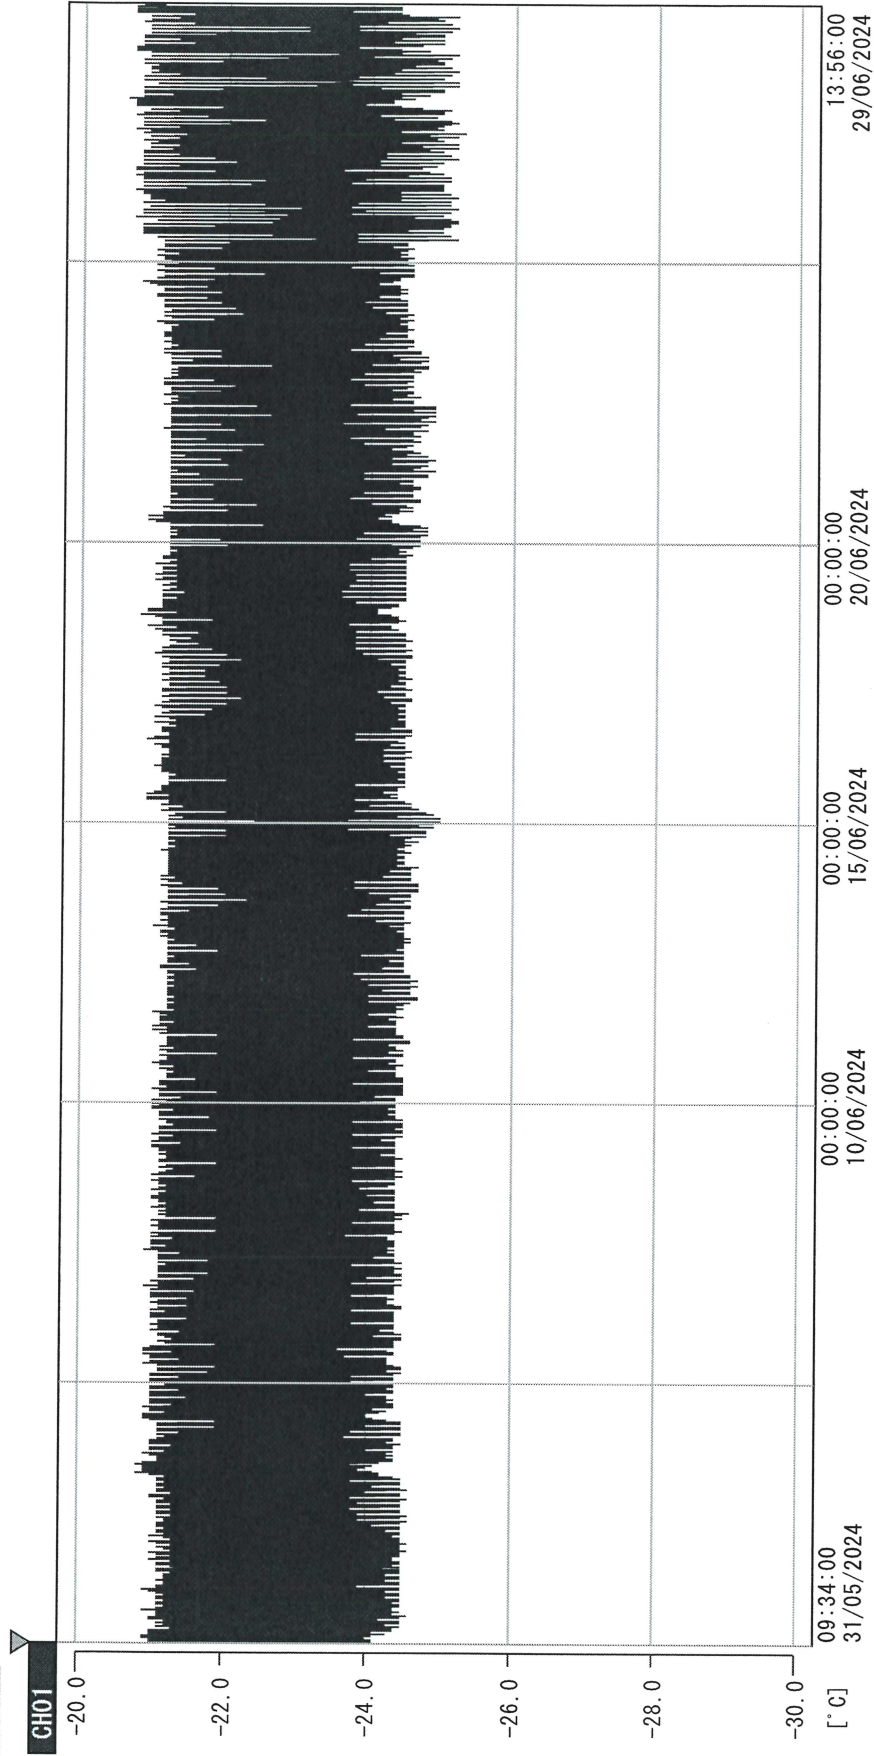

0000_240531093301.dim

DISP_GRP_1

31/05/2024 09:34:00

1. OPT	-21.1 [°C]	2. Multi	-23.7 [°C]	3. B1CT	20.1 [°C]	4. SC-140	3.5 [°C]
22110907	4.6 [°C]	6. 201SAR	5.8 [°C]	22100813	20.9 [°C]	8. B2CT	19.8 [°C]
22070604	4.4 [°C]	10. KCC-3	4.7 [°C]				