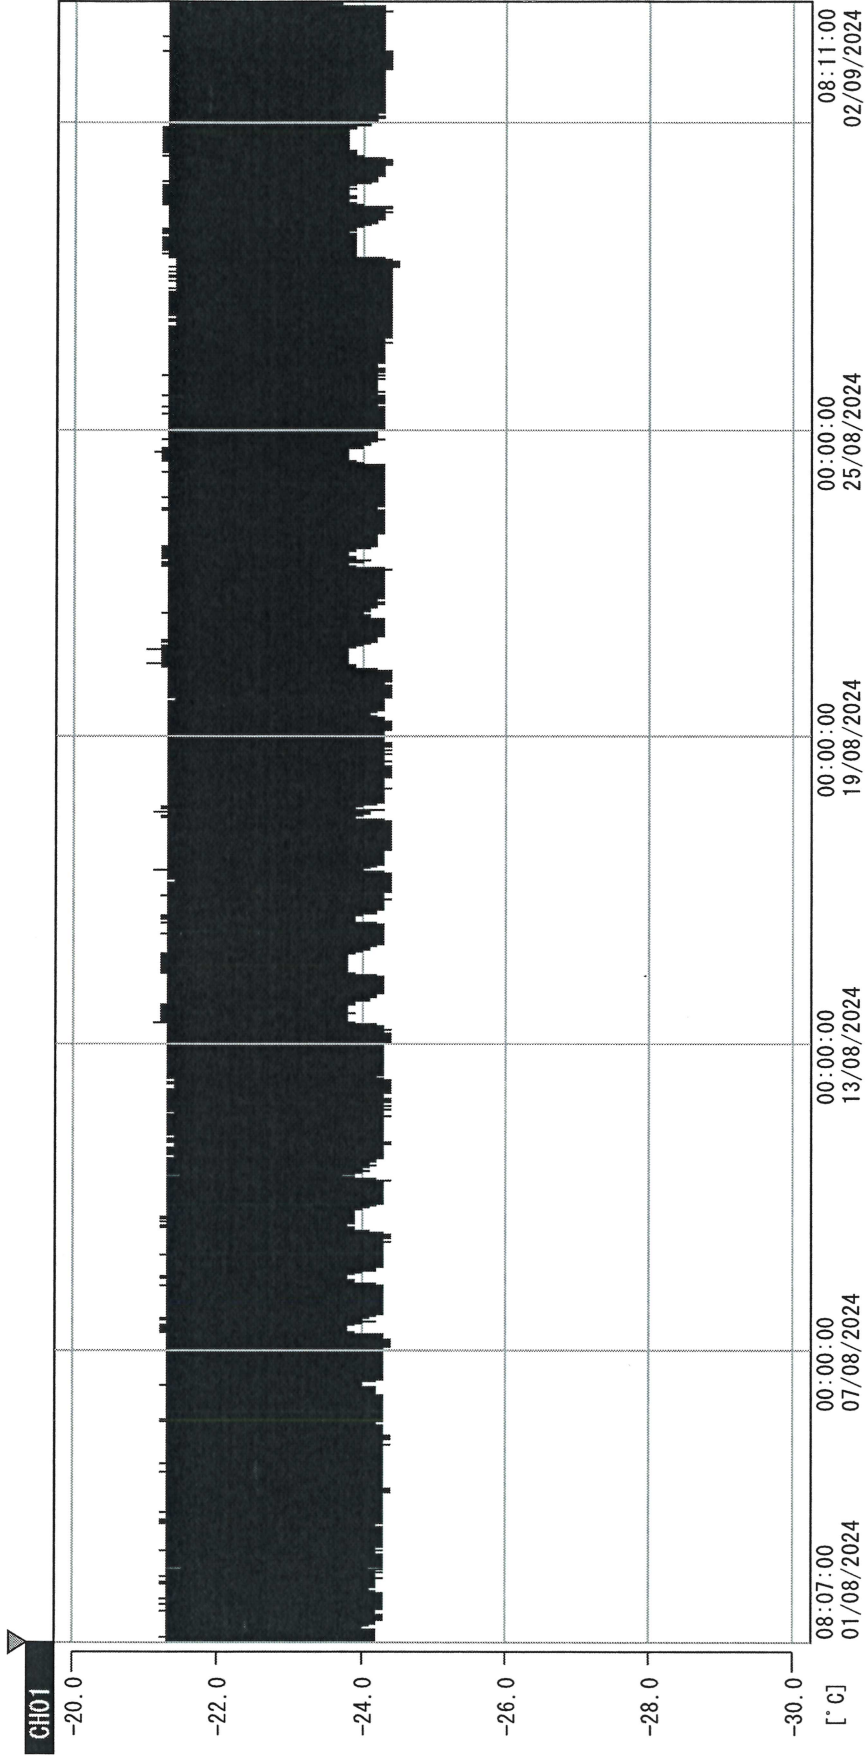

0000_240801081139. dm
 DISP_GRP_1

01/08/2024 08:12:00

1. OPT	-22.4 [°C]	2. Multi	-22.6 [°C]	3. B1CT	20.4 [°C]	4. SC-140	3.5 [°C]
22110907	5.4 [°C]	6. 201SAR	4.8 [°C]	7. kcc3	21.5 [°C]	8. B2CT	19.8 [°C]
22070604	4.5 [°C]	22100813	5.0 [°C]				

Jan-July
 02 SEP 2024