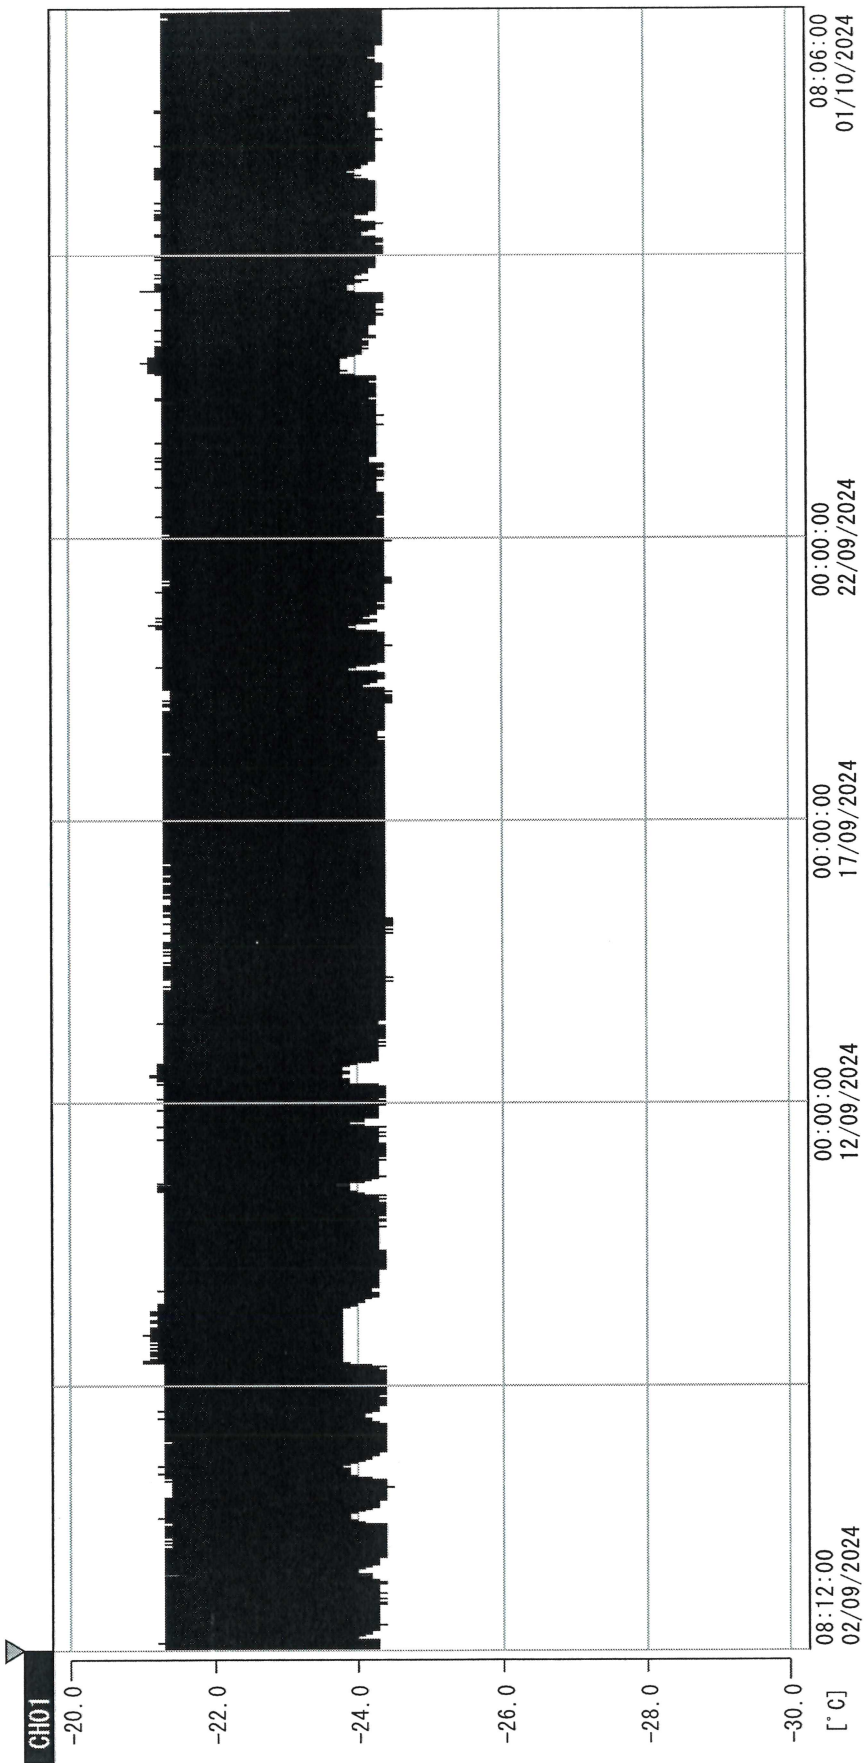

0000_240902081101.dm

DISP_GRP_1

02/09/2024 08:12:00		00:00:00 12/09/2024		00:00:00 17/09/2024		00:00:00 22/09/2024		08:06:00 01/10/2024	
1. OPT	-23.8 [°C]	2. Multi	-21.9 [°C]	3. BICT	19.8 [°C]	4. SC-140	3.5 [°C]		
22110907	5.1 [°C]	6. 201SAR	5.3 [°C]	7. kec3	22.1 [°C]	8. B2CT	20.4 [°C]		
22070604	4.5 [°C]	22100813	5.3 [°C]						